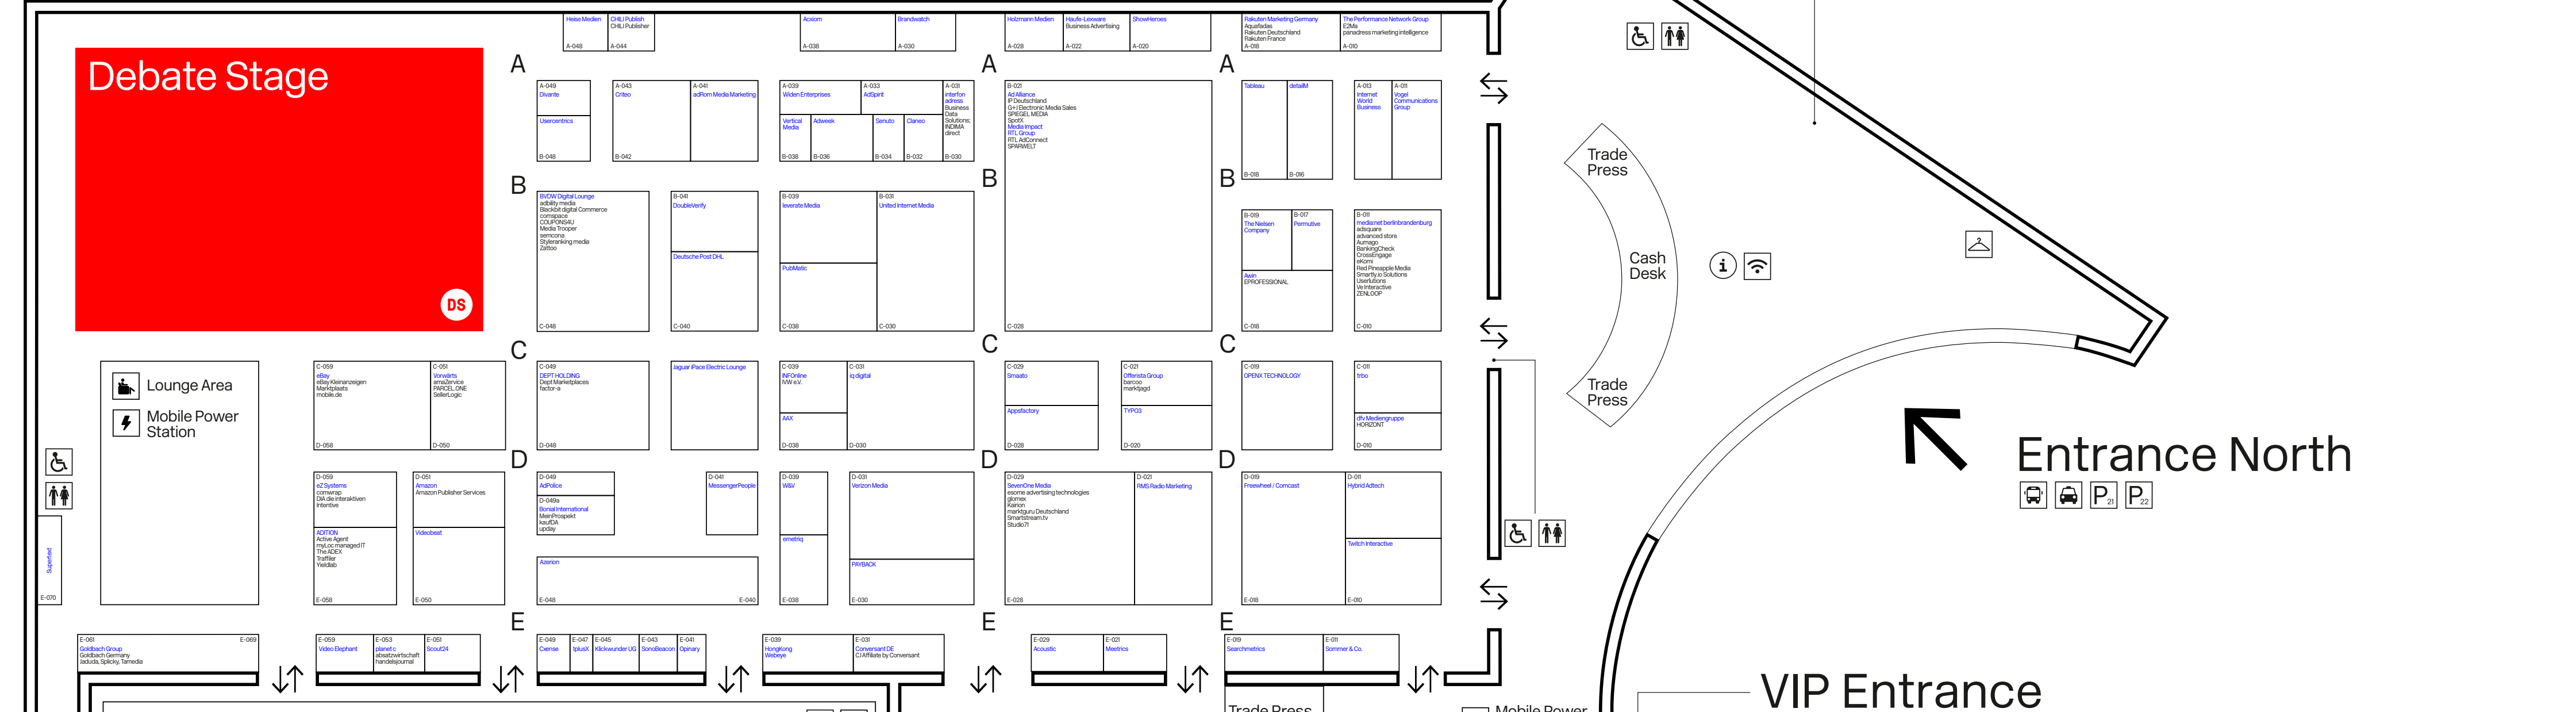

Hall Plan

DM EXCO 19

September 11 & 12, 2019
Cologne

Organizer koelnmesse BVDW ONLINE SPANISCHERKREIS BYDW

Hall 8

Hall 7

Hall 6

Boulevard North

Congress Center North

Visit Squeezely in Hall 7 / D-066

Entrance North

VIP Entrance (Speakers, Press)

Outdoor Area

Hall 9

Please use the escalators to access Hall 5.1 and Food Court in Hall 5.2

Hall 5.2 Food Court

Icons: Toilets, Barrier-free, WiFi, Mobile Power

← Entrance East

↑ Entrance South

DB S U

Map Legend

- | | | | | | |
|--|------------------------|--|---------------------|--|-------------------|
| | Toilets | | Service Center | | Agency Lounge |
| | Toilets (barrier-free) | | Elevator | | Congress Stage |
| | Food & Drinks | | VIP Lounge | | Debate Stage |
| | Smoking Area | | Parking Lot 21 | | Demo Arena |
| | WiFi | | Parking Lot 22 | | Experience Stage |
| | Mobile Power Station | | Taxi Station | | Future Park |
| | Info Point | | Shuttle Bus | | Seminars |
| | First Aid | | Tram Station | | TV Studio |
| | Cloak Room | | Underground Station | | World of Agencies |
| | Escalator | | Local Transport | | Work Labs |
| | Lounge Area | | Train Station | | |

Floor Plan