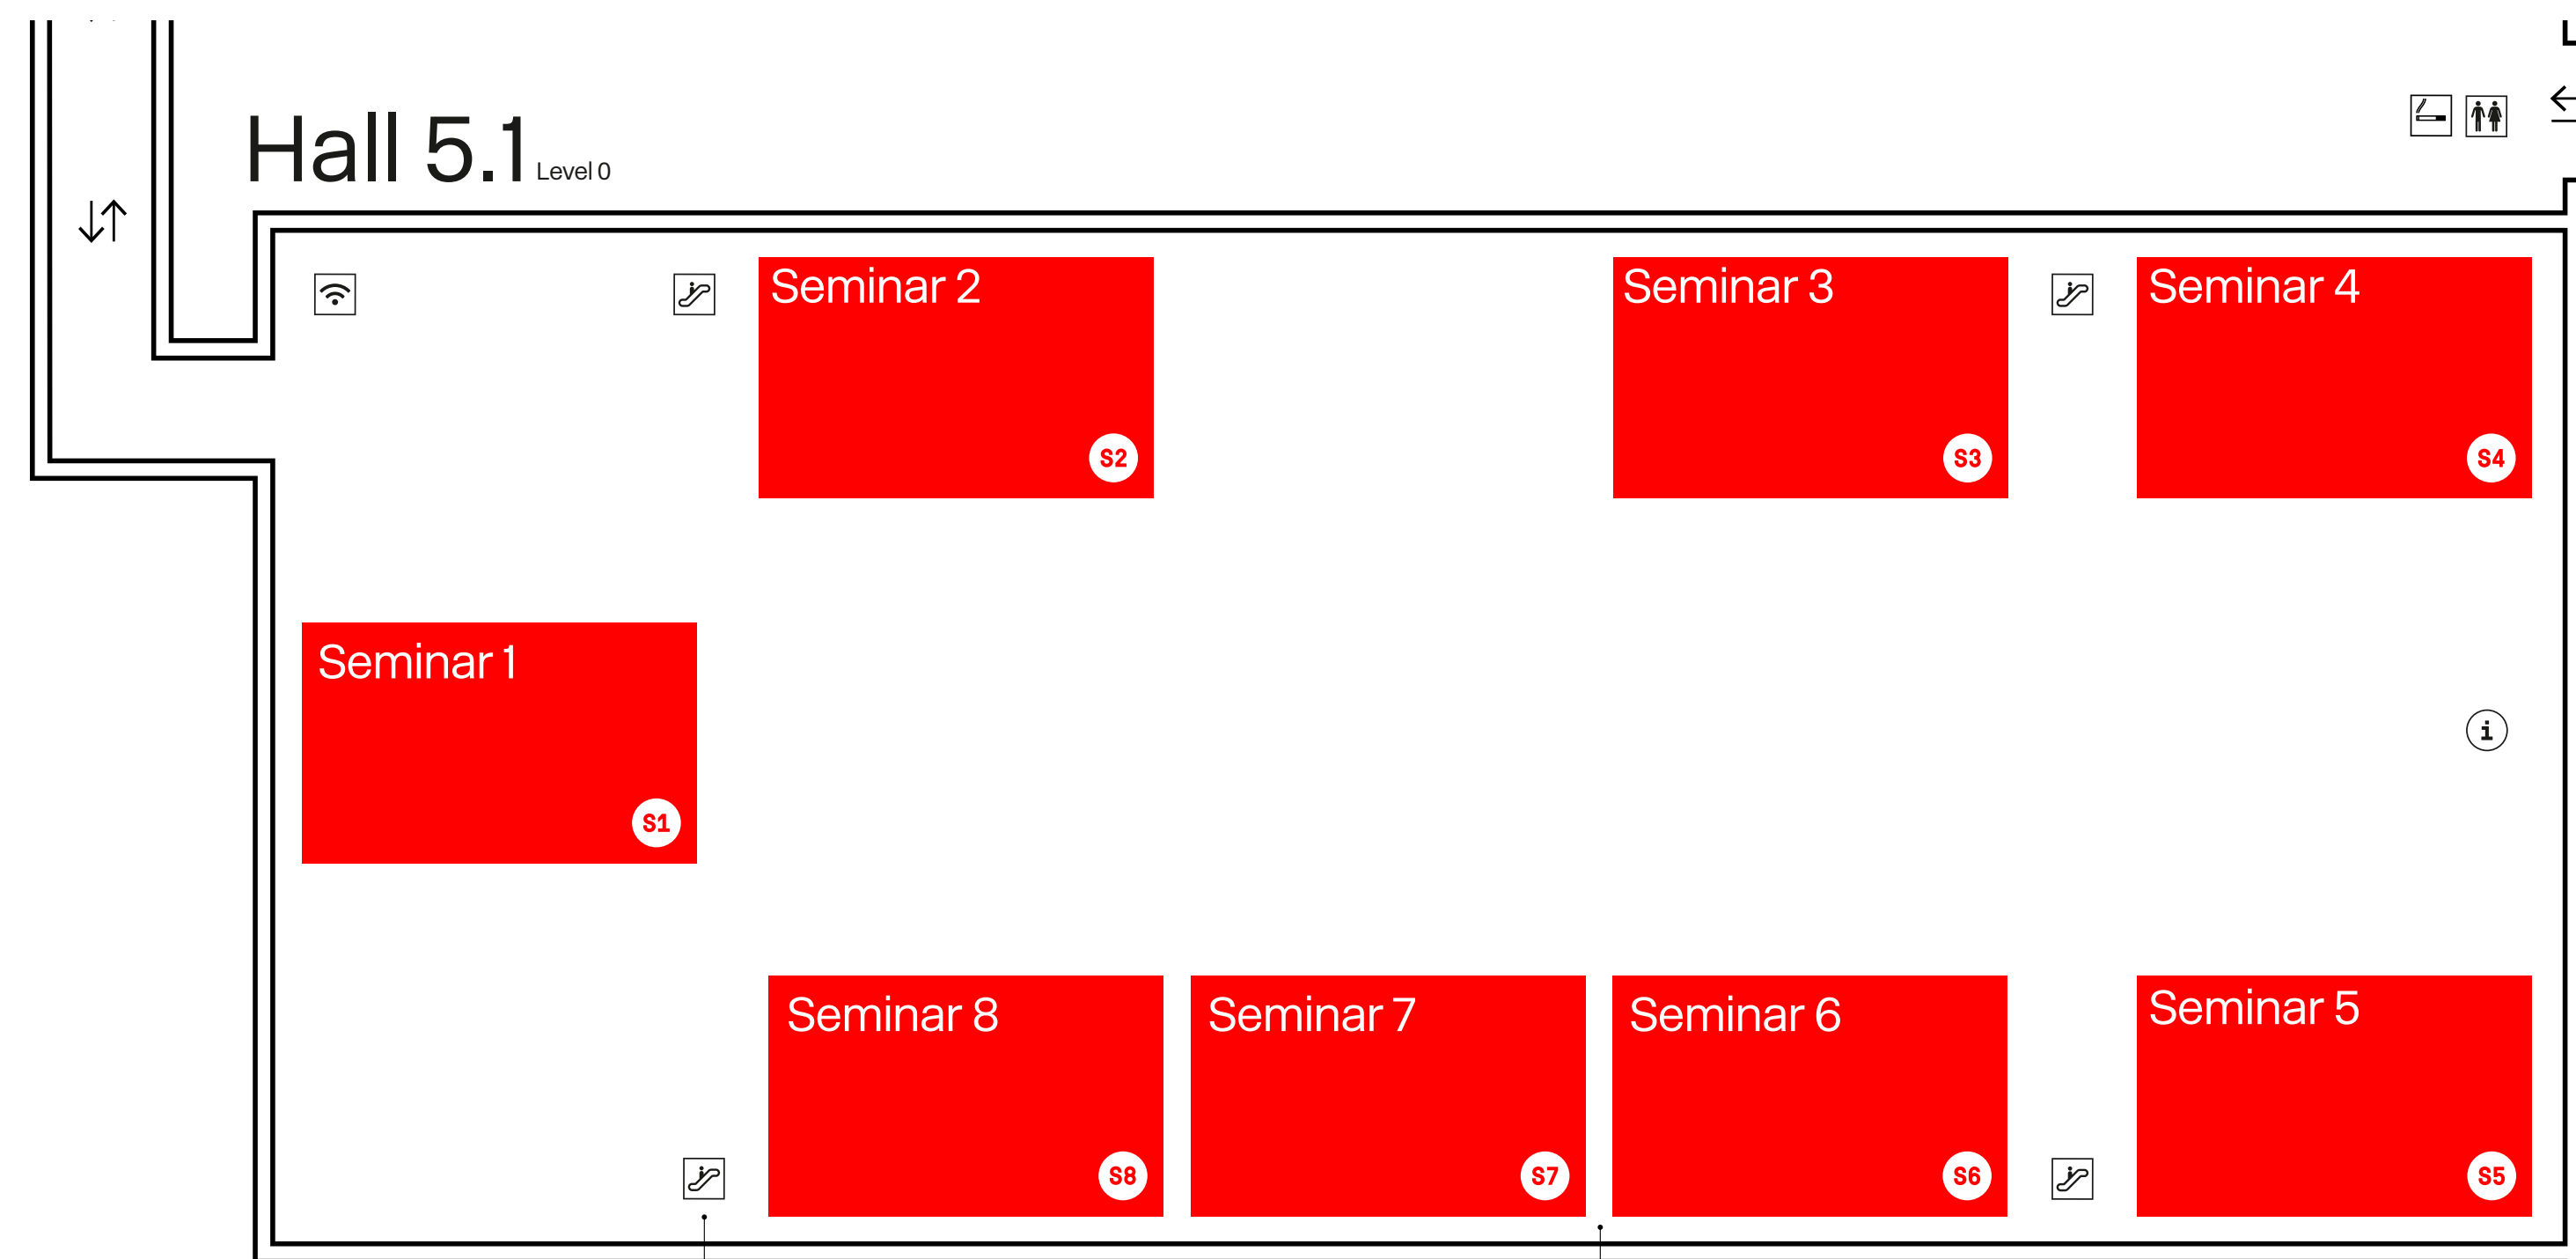

Congress Center North

Visit Squeezely in Hall 7 / D-066

Entrance North

VIP Entrance (Speakers, Press)

Outdoor Area

Hall 9

Please use the escalators to access Hall 5.1 and Food Court in Hall 5.2

Hall 5.2 Food Court

Icons: Toilets, Barrier-free, WiFi, Mobile Power

← Entrance East

↑ Entrance South

DB S U

Map Legend

- | | | | | | |
|--|------------------------|--|---------------------|--|-------------------|
| | Toilets | | Service Center | | Agency Lounge |
| | Toilets (barrier-free) | | Elevator | | Congress Stage |
| | Food & Drinks | | VIP Lounge | | Debate Stage |
| | Smoking Area | | Parking Lot 21 | | Demo Arena |
| | WiFi | | Parking Lot 22 | | Experience Stage |
| | Mobile Power Station | | Taxi Station | | Future Park |
| | Info Point | | Shuttle Bus | | Seminars |
| | First Aid | | Tram Station | | TV Studio |
| | Cloak Room | | Underground Station | | World of Agencies |
| | Escalator | | Local Transport | | Work Labs |
| | Lounge Area | | Train Station | | |

Floor Plan