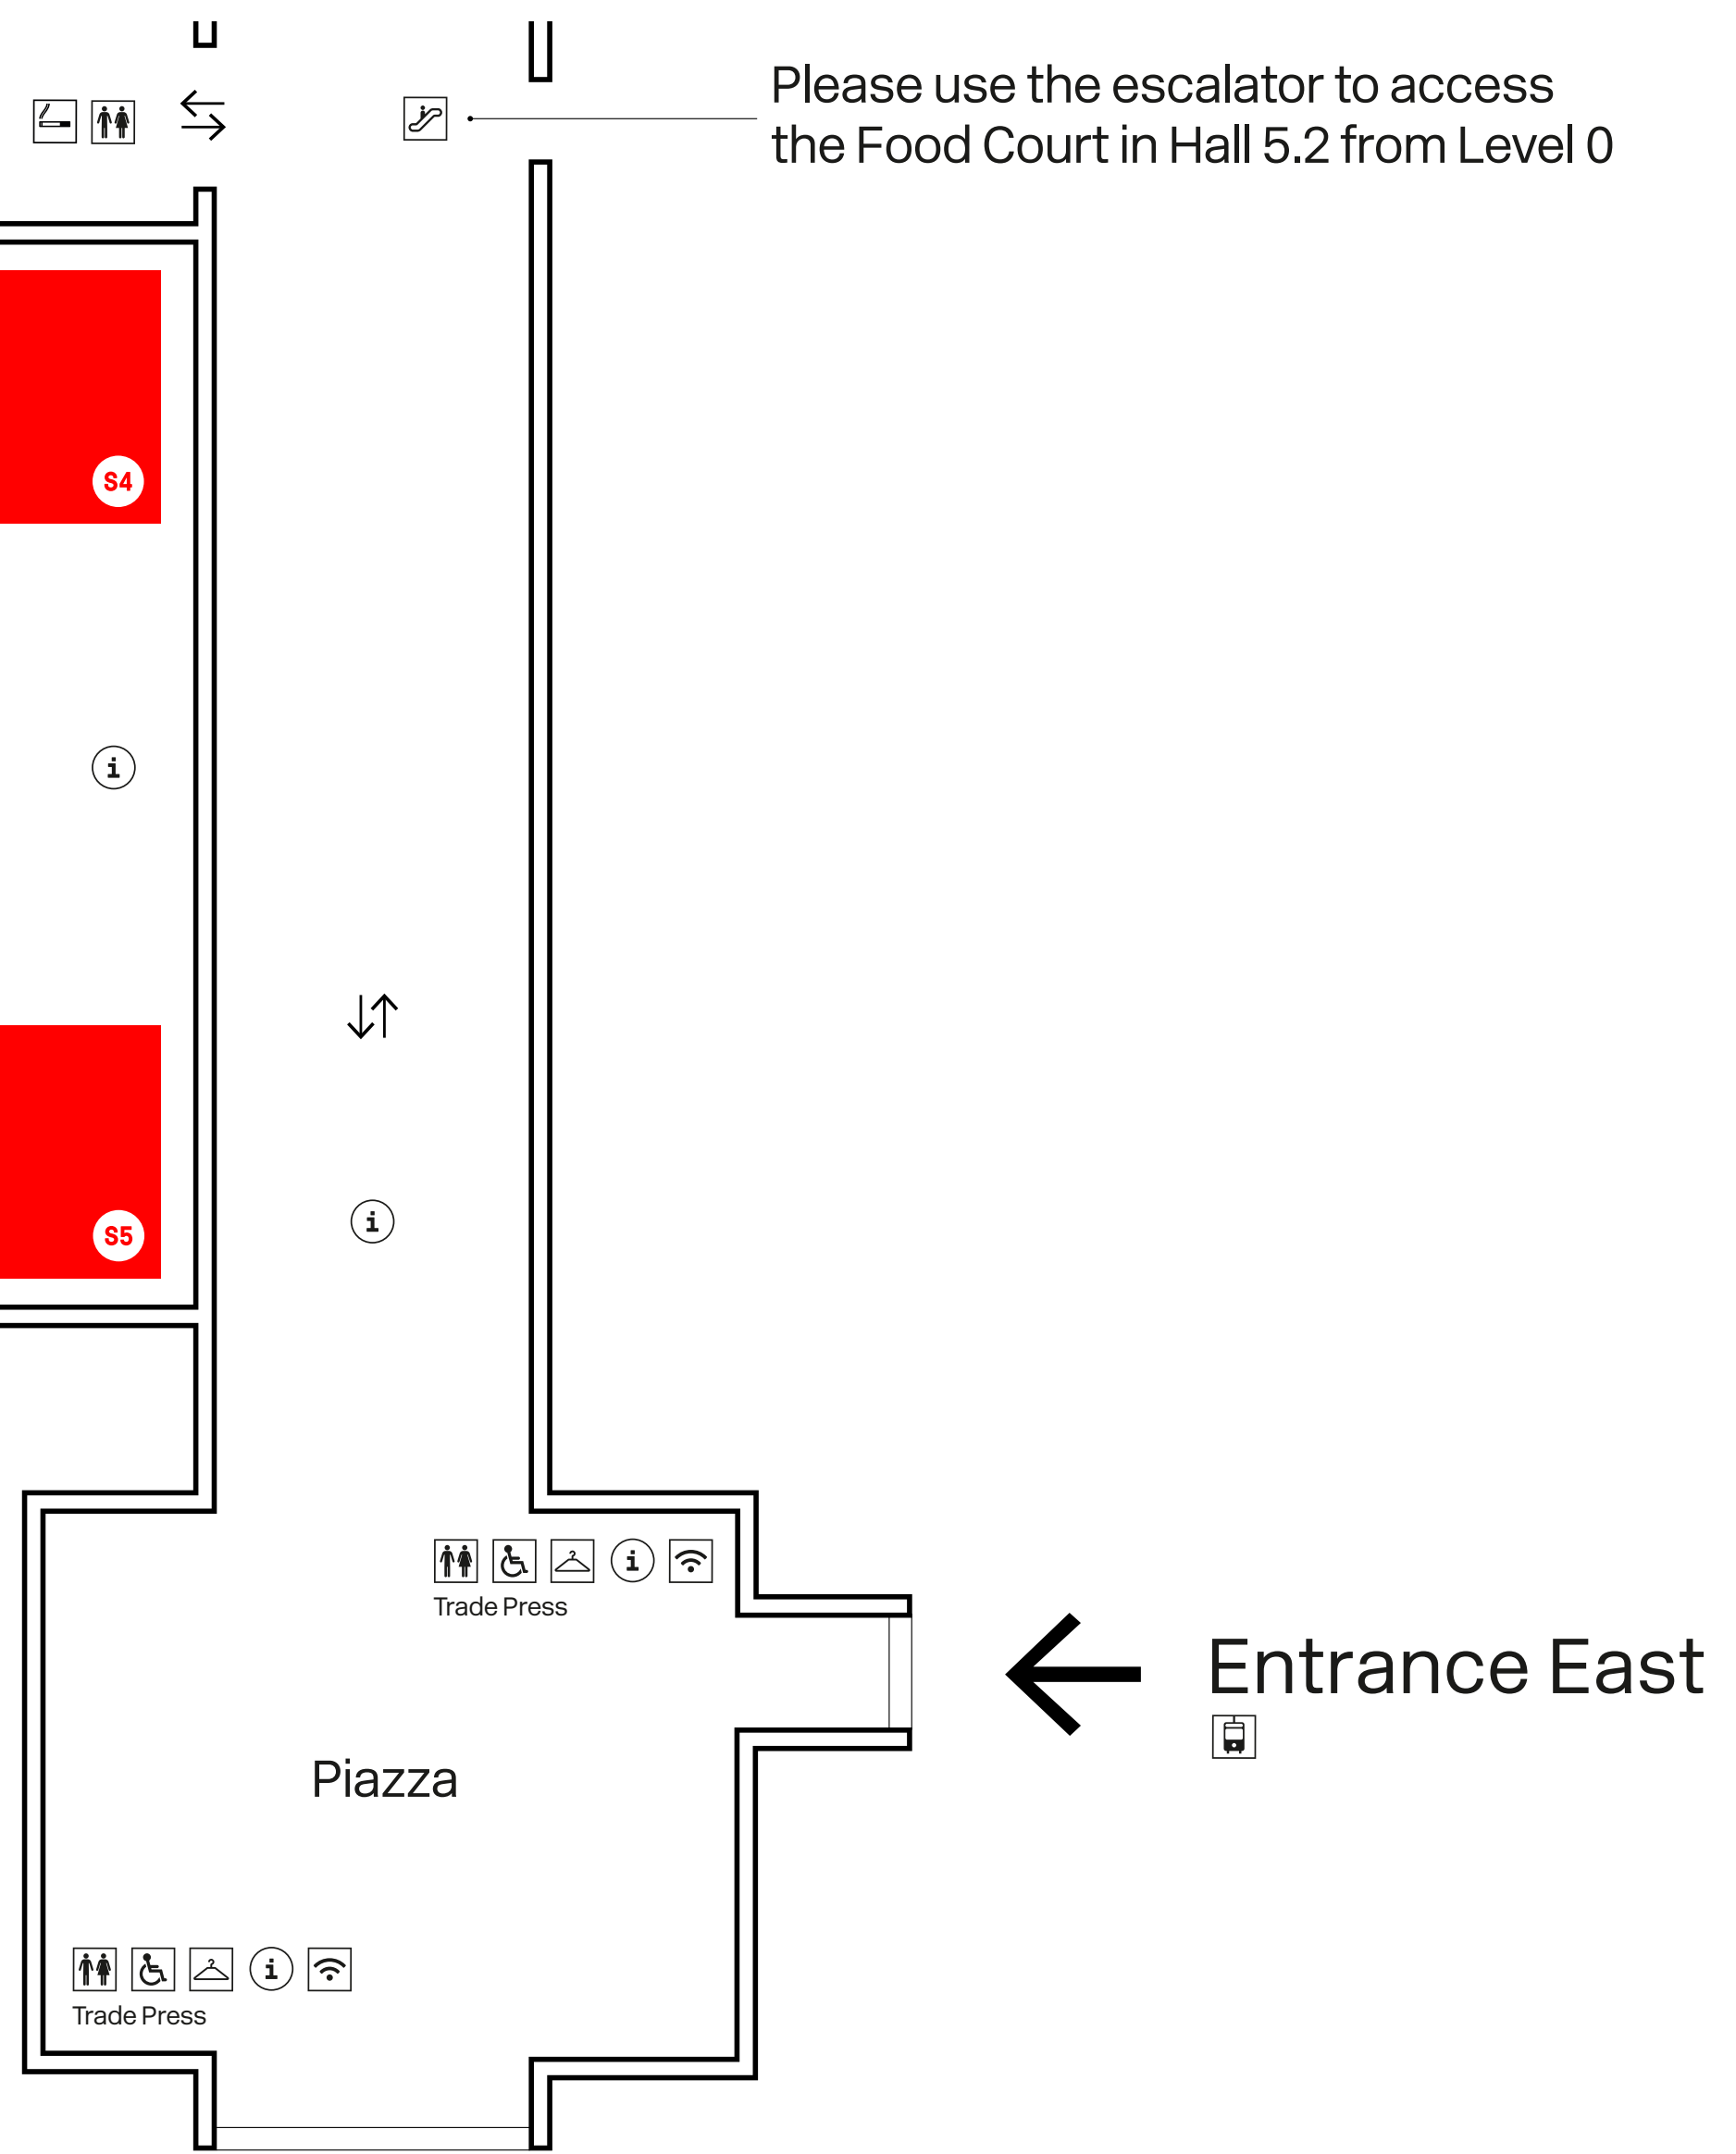

Congress Center North

Visit Squeezely in Hall 7 / D-066

Entrance North

VIP Entrance (Speakers, Press)

Outdoor Area

Hall 9

Please use the escalators to access Hall 5.1 and Food Court in Hall 5.2

Hall 5.2 Food Court

Icons: Toilets, Barrier-free, WiFi, Mobile Power

← Entrance East

↑ Entrance South

DB S U

Map Legend

- | | | | | | |
|--|------------------------|--|---------------------|--|-------------------|
| | Toilets | | Service Center | | Agency Lounge |
| | Toilets (barrier-free) | | Elevator | | Congress Stage |
| | Food & Drinks | | VIP Lounge | | Debate Stage |
| | Smoking Area | | Parking Lot 21 | | Demo Arena |
| | WiFi | | Parking Lot 22 | | Experience Stage |
| | Mobile Power Station | | Taxi Station | | Future Park |
| | Info Point | | Shuttle Bus | | Seminars |
| | First Aid | | Tram Station | | TV Studio |
| | Cloak Room | | Underground Station | | World of Agencies |
| | Escalator | | Local Transport | | Work Labs |
| | Lounge Area | | Train Station | | |

Floor Plan