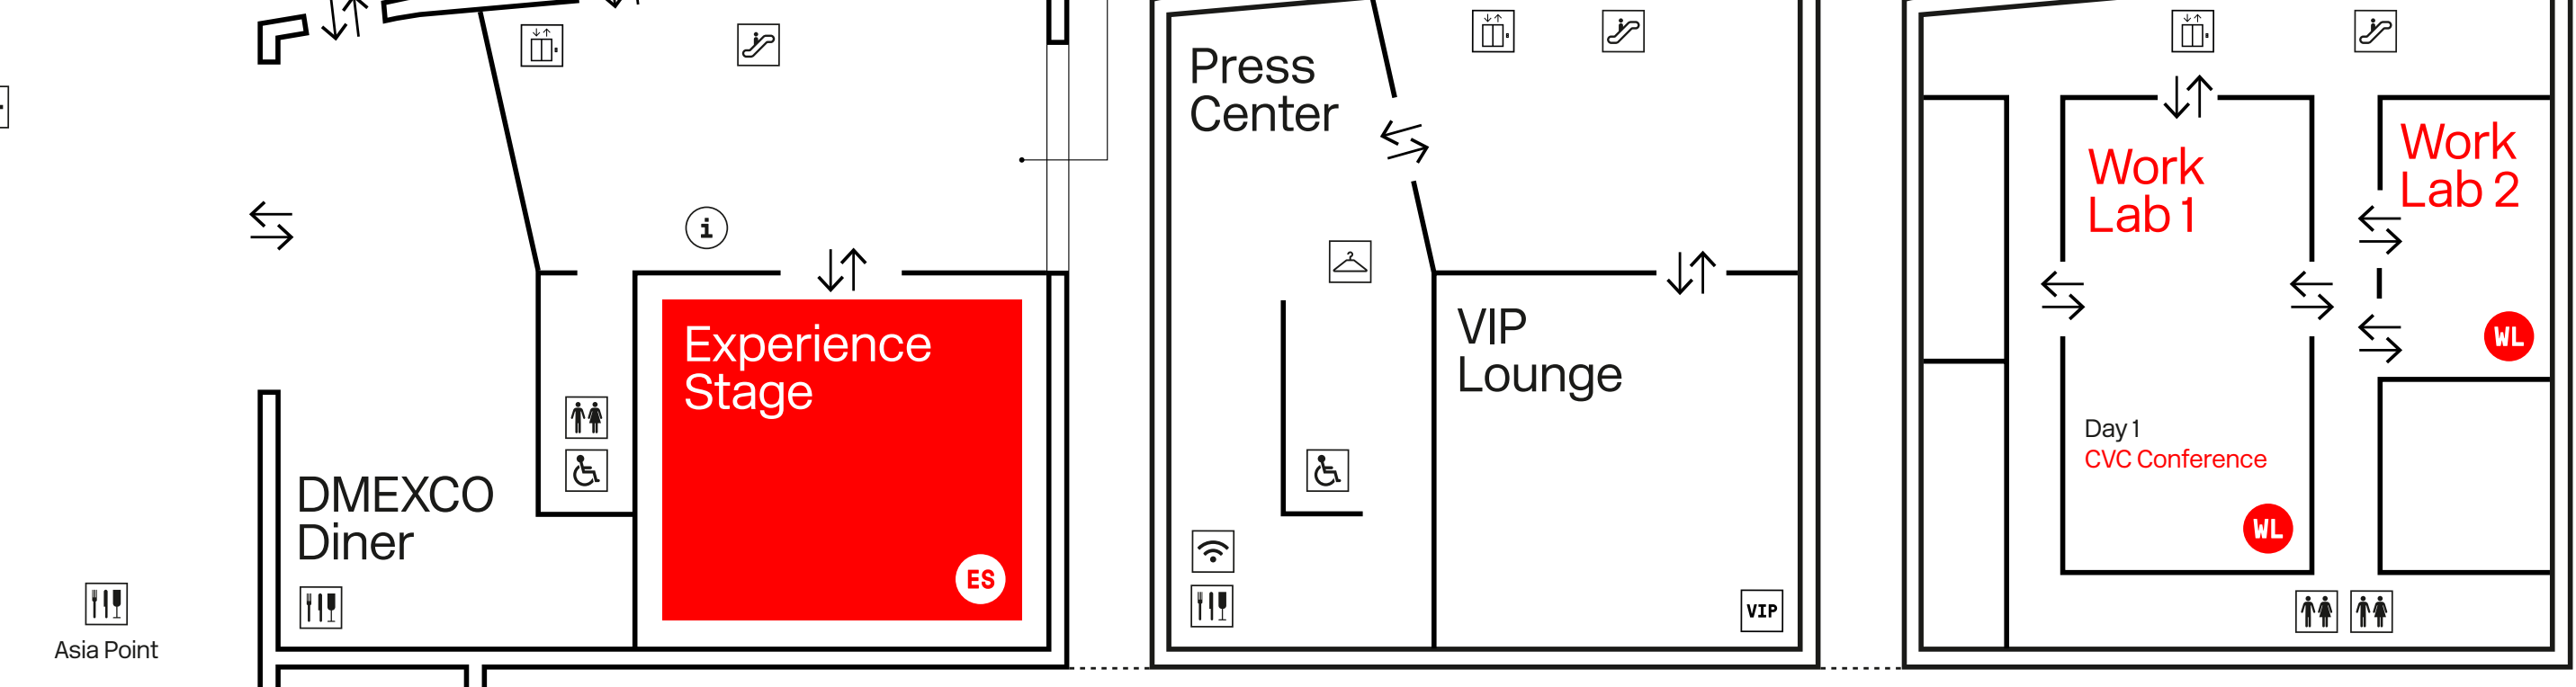

Hall Plan

DM EXCO 19

September 11 & 12, 2019
Cologne

Organizer koelnmesse BVDW ONLINE SPANISCHERKREIS BYDW

Hall 8

Hall 7

Hall 6

Boulevard North

Congress Center North

Visit Squeezely in Hall 7 / D-066

Entrance North

VIP Entrance (Speakers, Press)

Outdoor Area

Hall 9

Please use the escalators to access Hall 5.1 and Food Court in Hall 5.2

Hall 5.2 Food Court

Icons: Toilets, Barrier-free, WiFi, Mobile Power

← Entrance East

↑ Entrance South

DB S U

Map Legend

- | | | | | | |
|--|------------------------|--|---------------------|--|-------------------|
| | Toilets | | Service Center | | Agency Lounge |
| | Toilets (barrier-free) | | Elevator | | Congress Stage |
| | Food & Drinks | | VIP Lounge | | Debate Stage |
| | Smoking Area | | Parking Lot 21 | | Demo Arena |
| | WiFi | | Parking Lot 22 | | Experience Stage |
| | Mobile Power Station | | Taxi Station | | Future Park |
| | Info Point | | Shuttle Bus | | Seminars |
| | First Aid | | Tram Station | | TV Studio |
| | Cloak Room | | Underground Station | | World of Agencies |
| | Escalator | | Local Transport | | Work Labs |
| | Lounge Area | | Train Station | | |

Floor Plan