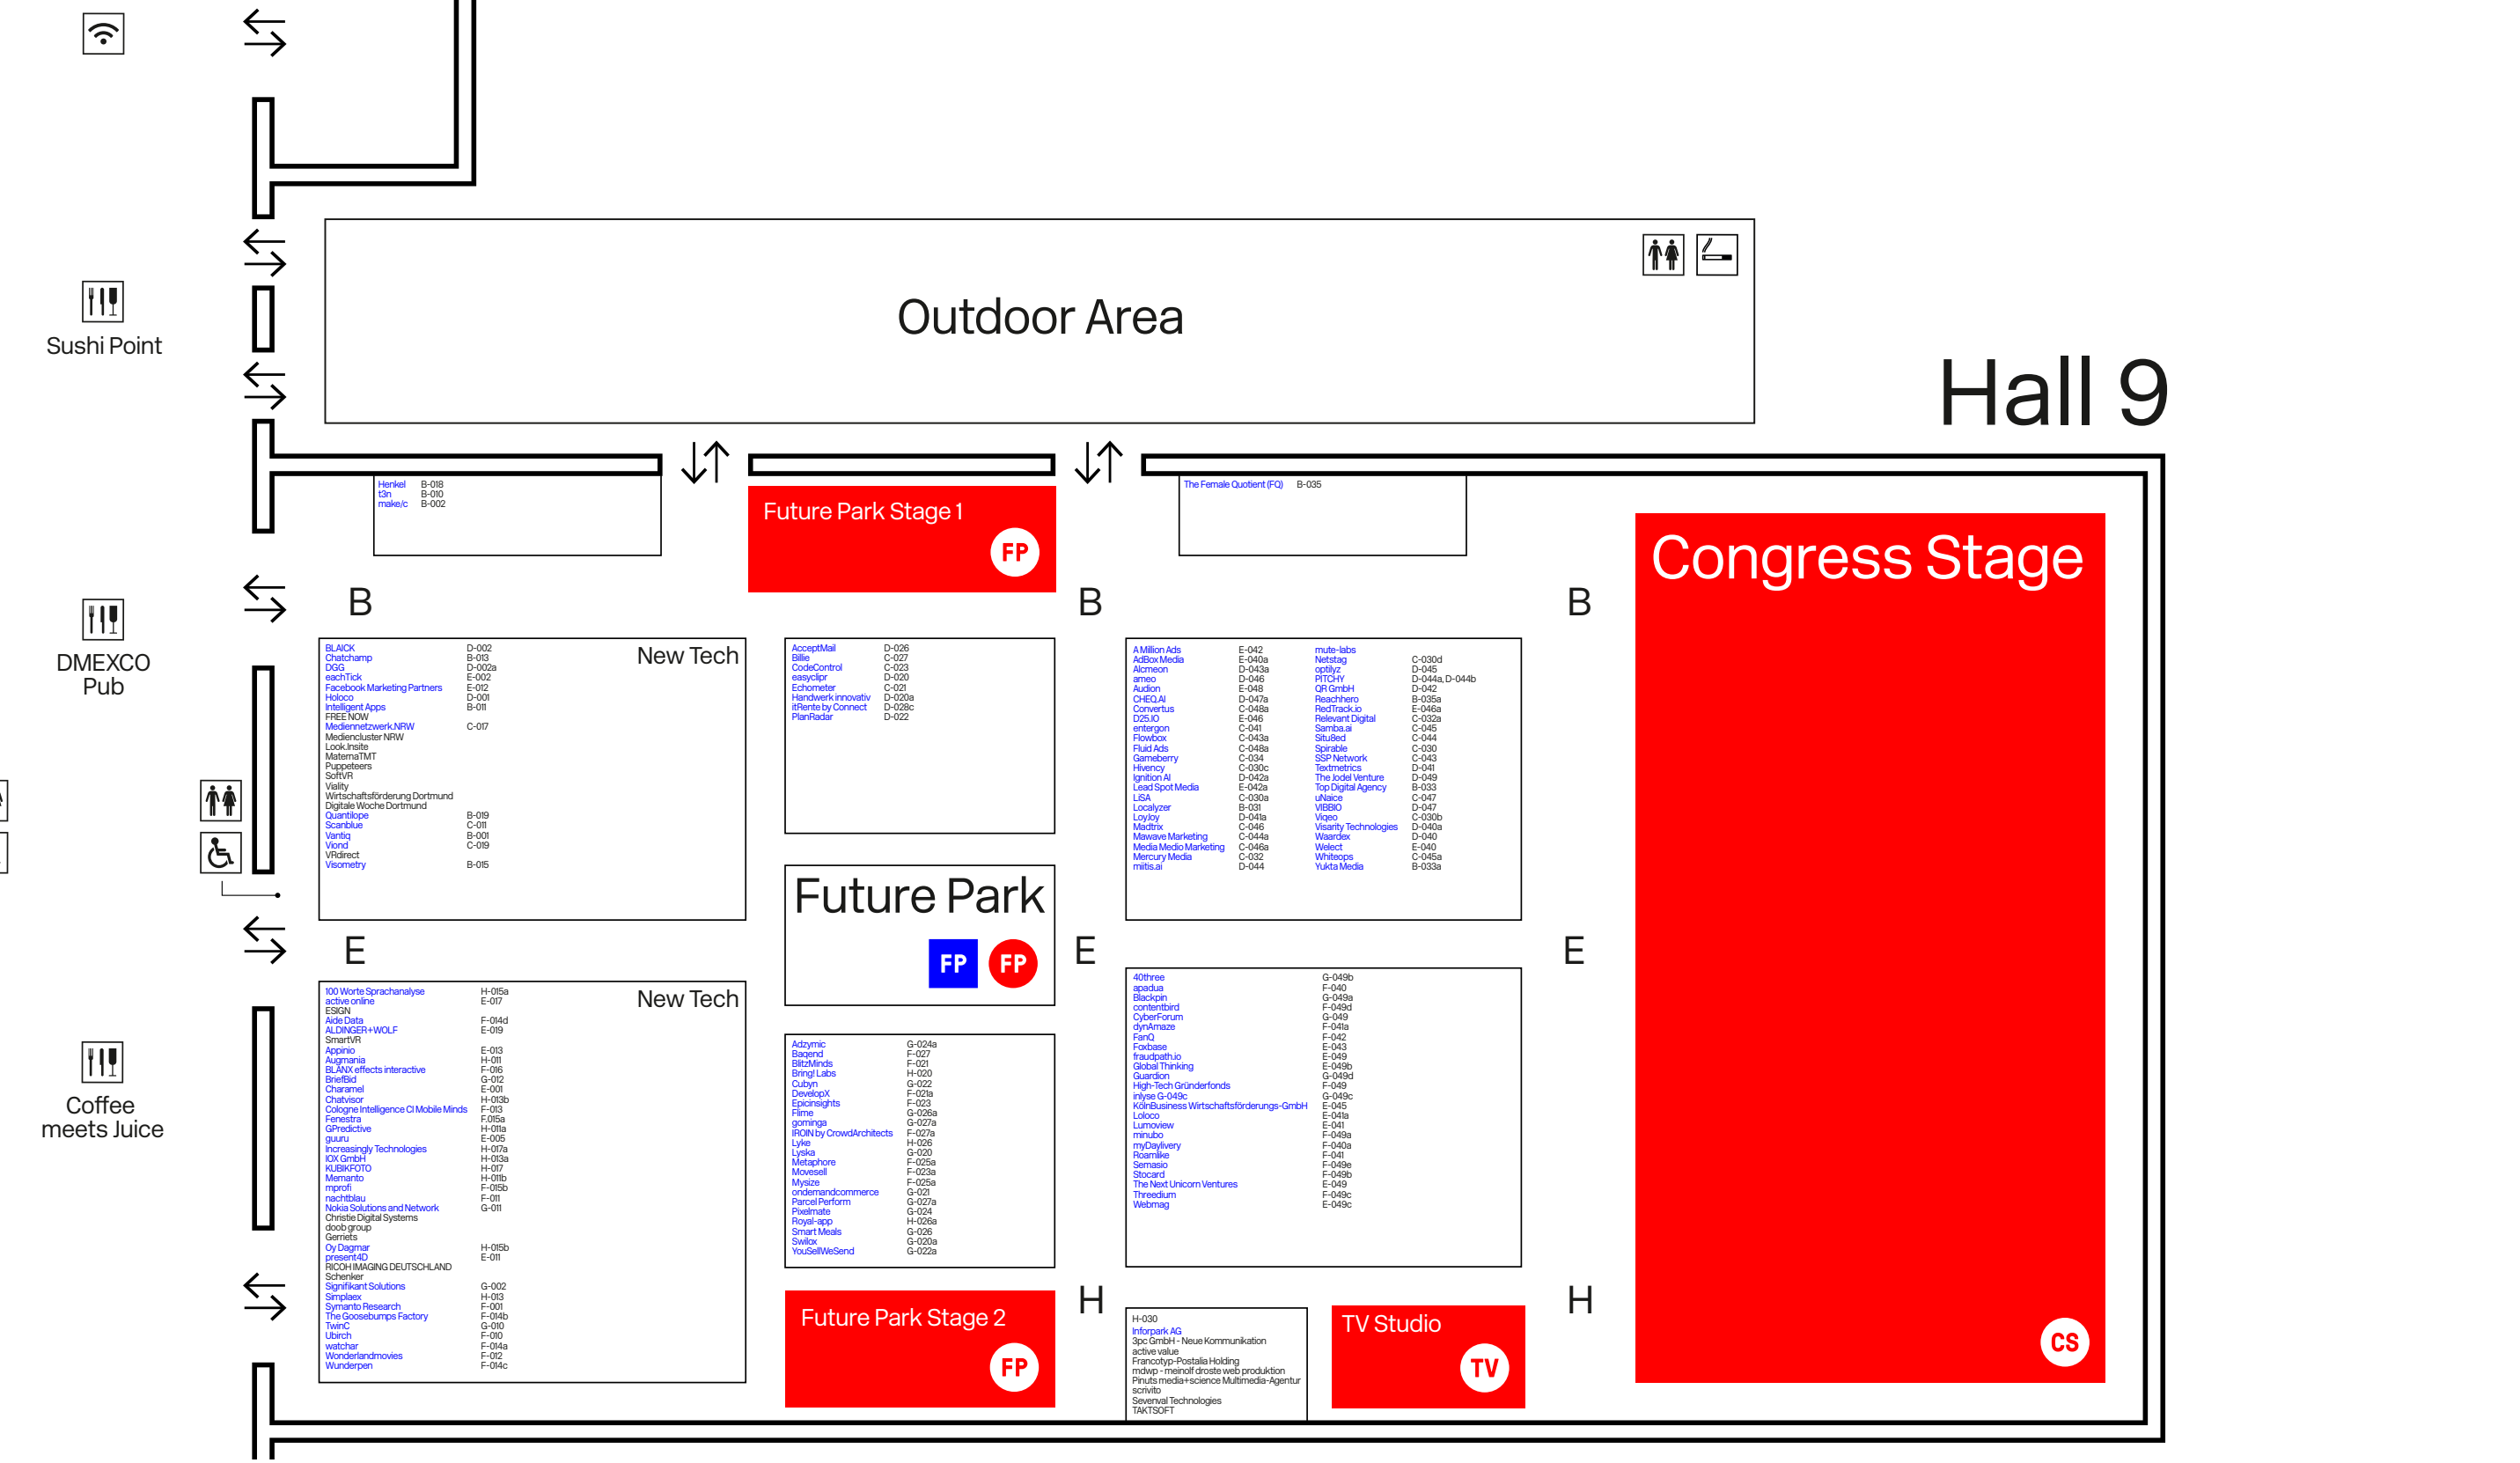

Hall Plan

DM EXCO 19

September 11 & 12, 2019
Cologne

Organizer koelnmesse BVDW ONLINE SPANISCHERKREIS BYDW

Hall 8

Hall 7

Hall 6

Boulevard North

Congress Center North

Visit Squeezely in Hall 7 / D-066

Entrance North

VIP Entrance (Speakers, Press)

Outdoor Area

Hall 9

Please use the escalators to access Hall 5.1 and Food Court in Hall 5.2

Hall 5.2 Food Court

Icons: Toilets, Barrier-free, WiFi, Mobile Power

← Entrance East

↑ Entrance South

DB S U

Map Legend

- | | | | | | |
|--|------------------------|--|---------------------|--|-------------------|
| | Toilets | | Service Center | | Agency Lounge |
| | Toilets (barrier-free) | | Elevator | | Congress Stage |
| | Food & Drinks | | VIP Lounge | | Debate Stage |
| | Smoking Area | | Parking Lot 21 | | Demo Arena |
| | WiFi | | Parking Lot 22 | | Experience Stage |
| | Mobile Power Station | | Taxi Station | | Future Park |
| | Info Point | | Shuttle Bus | | Seminars |
| | First Aid | | Tram Station | | TV Studio |
| | Cloak Room | | Underground Station | | World of Agencies |
| | Escalator | | Local Transport | | Work Labs |
| | Lounge Area | | Train Station | | |

Floor Plan