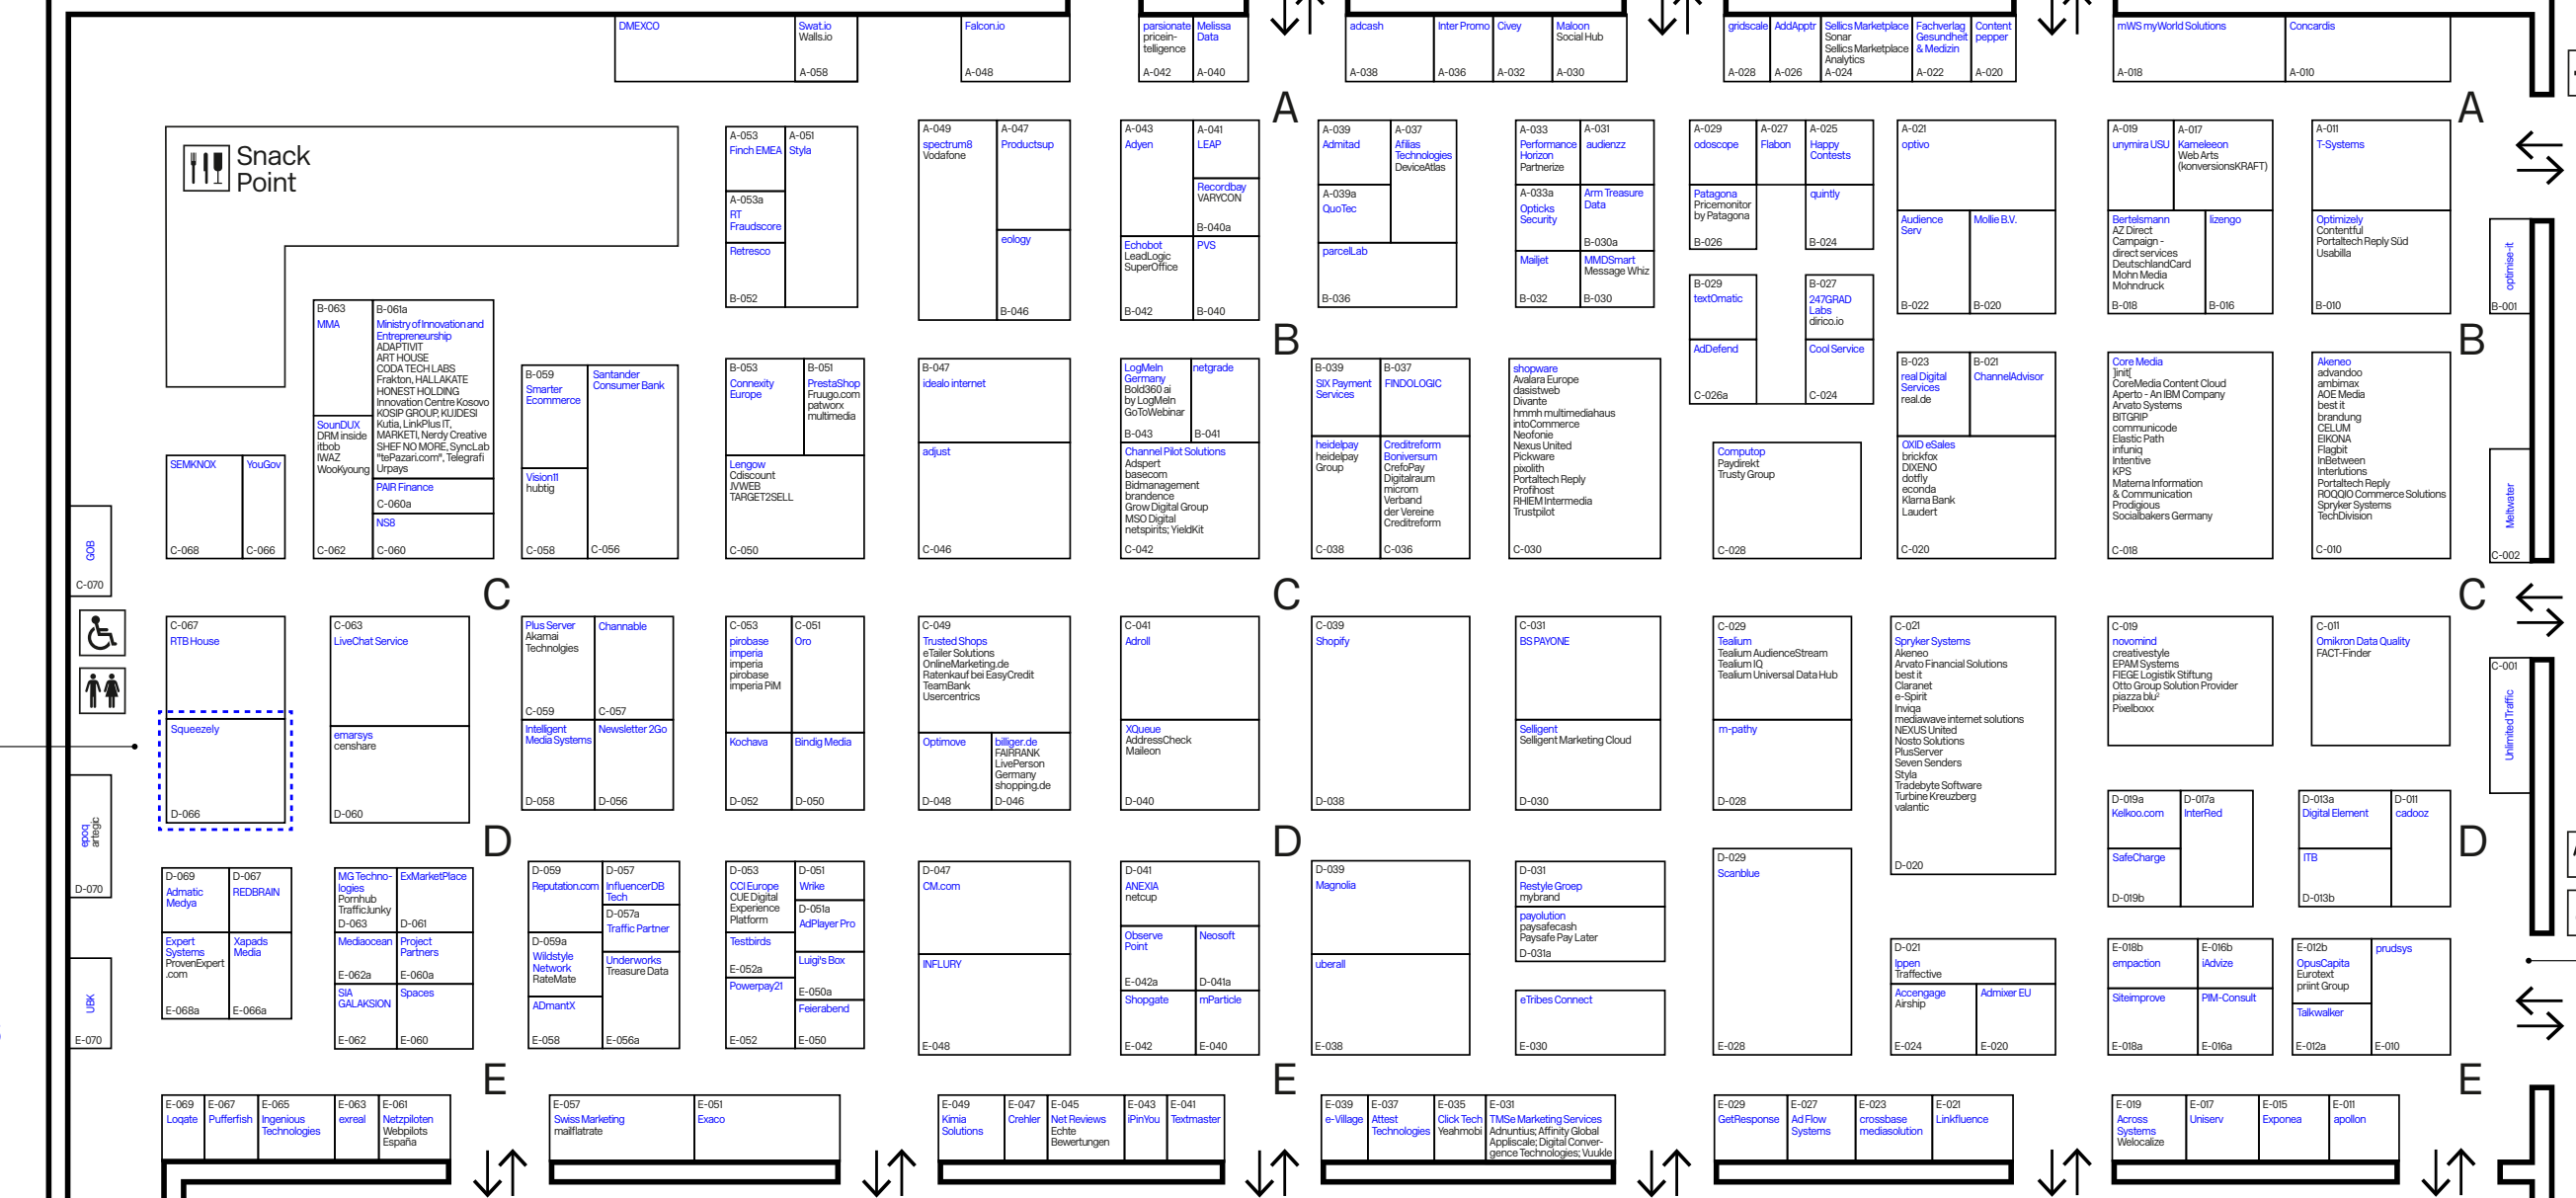

Hall Plan

DM EXCO 19

September 11 & 12, 2019
Cologne

Organizer koelnmesse BVDW ONLINE SPANISCHERKREIS BYDW

Hall 8

Hall 7

Hall 6

Boulevard North

Congress Center North

Visit Squeezely in Hall 7 / D-066

Entrance North

VIP Entrance (Speakers, Press)

Outdoor Area

Hall 9

Please use the escalators to access Hall 5.1 and Food Court in Hall 5.2

Hall 5.2 Food Court

Icons: Toilets, Barrier-free, WiFi, Mobile Power

← Entrance East

↑ Entrance South

DB S U

Map Legend

- | | | | | | |
|--|------------------------|--|---------------------|--|-------------------|
| | Toilets | | Service Center | | Agency Lounge |
| | Toilets (barrier-free) | | Elevator | | Congress Stage |
| | Food & Drinks | | VIP Lounge | | Debate Stage |
| | Smoking Area | | Parking Lot 21 | | Demo Arena |
| | WiFi | | Parking Lot 22 | | Experience Stage |
| | Mobile Power Station | | Taxi Station | | Future Park |
| | Info Point | | Shuttle Bus | | Seminars |
| | First Aid | | Tram Station | | TV Studio |
| | Cloak Room | | Underground Station | | World of Agencies |
| | Escalator | | Local Transport | | Work Labs |
| | Lounge Area | | Train Station | | |

Floor Plan